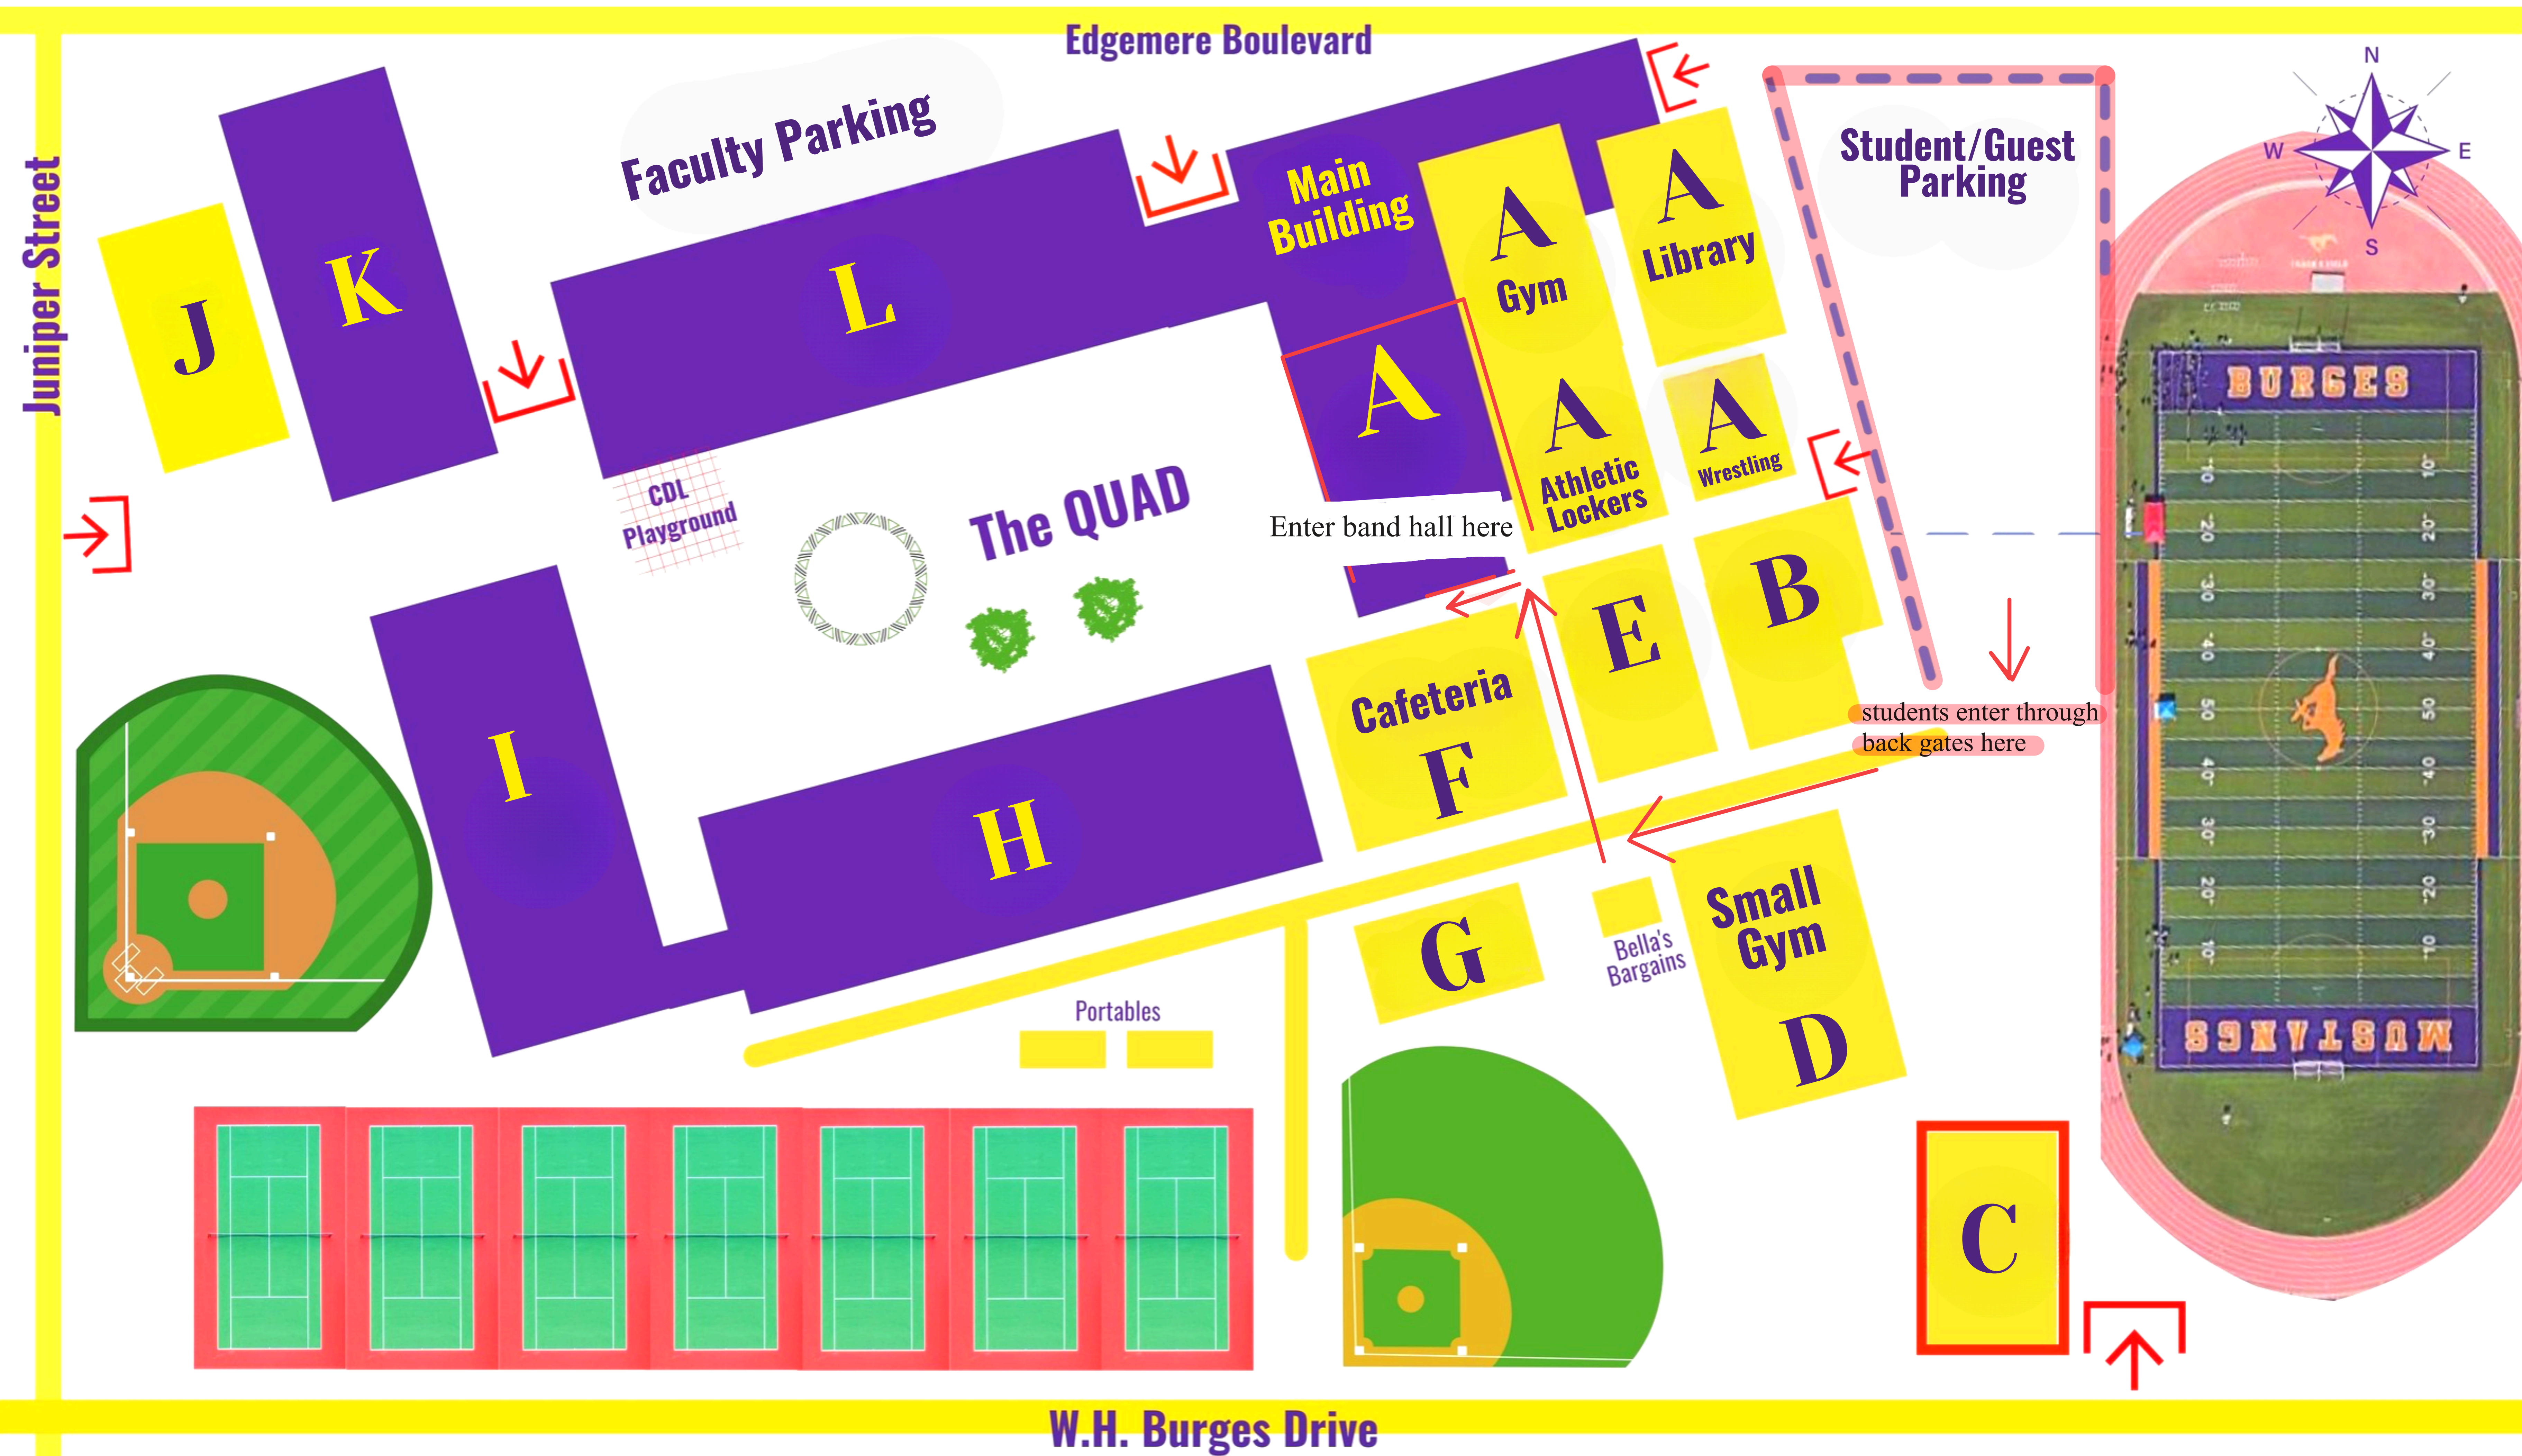

BURGES HIGH SCHOOL CAMPUS MAP

- Main Building - Front Desk, Registrar, Attendance, Go Center, Nurse, and Counselors
- L Building - Classrooms, CDL, Bookroom
- K Building - Classrooms
- I Building - Classrooms, Student Activities Center (SAC), BECHS Dean & Coordinator
- H & J Building - Classrooms
- A Building - Fine Arts, Black Box Auditorium
- A Building - Main Gymnasium
- E Building - Athletic Trainers, Football Field House
- B Building - Dance Studio, Weight Room
- C Building - JROTC Classroom & Rifle Range
- No Access -- Under Construction -- No Access
- A Building - Athletic Locker Rooms & Offices
- A Building - Library & Offices
- A Building - Wrestling Room

Entry Gates → will be secured after 1st/5th tardy bell. All students & guests must enter through front entrance after 9am & check in at the front desk.

Follow us on our socials!

@burgesm Mustang

Burges Mustangs